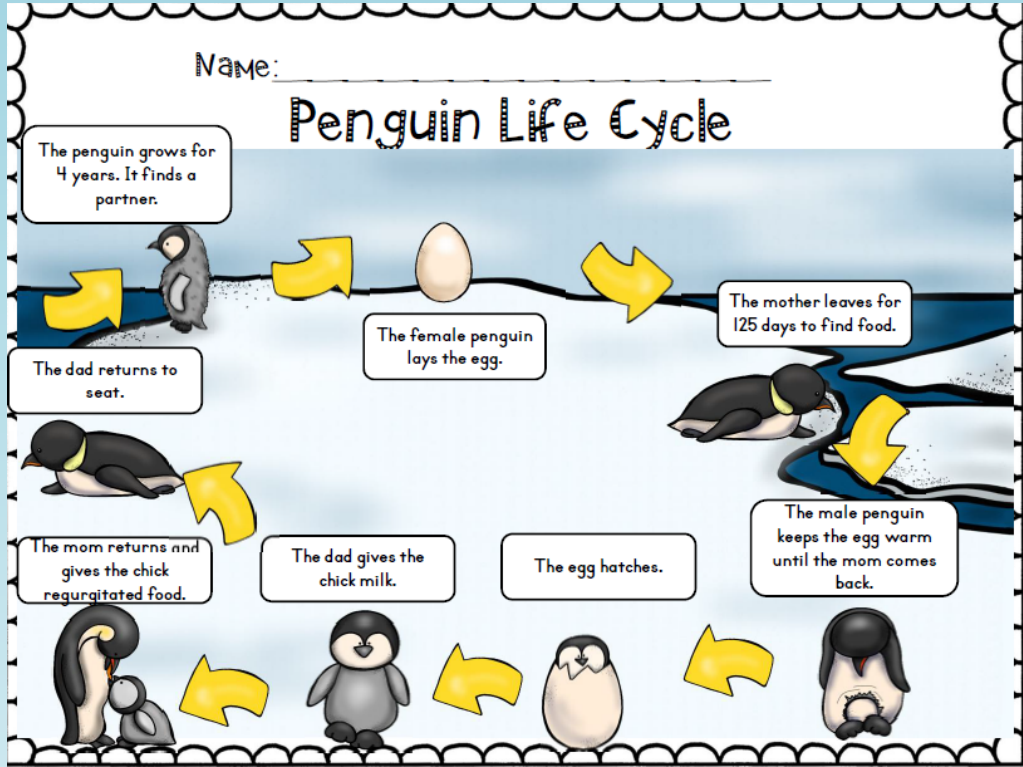

PENGUINS

Description

Penguins are usually black and white with an orange or black beak.

Species

- Emperor Penguin
- King Penguin
- Royal Penguin
- Little Blue Penguin
- White Flipped Penguin
- African Penguin
- Snares Penguin
- Macaroni Penguin

Emperor Penguin

Category & Habitat

- It's a bird but it doesn't fly; it has fins instead
- Cold environments covered in snow and ice close caves and the sea such as Antarctica

- King Penguin

Life Cycle

Royal Penguin

Diet , importance to ecosystems and threats

- Penguins eat fish , krills and squid.
- They keep the balance.
- Killer whale and leopard seals.

- Little blue penguin.

Relationship with humans

- Humans study penguins

- White flipped penguin

Pictures

- African Penguin
- Snarles Penguin
- Macaroni Penguin

Extra pictures

THE END