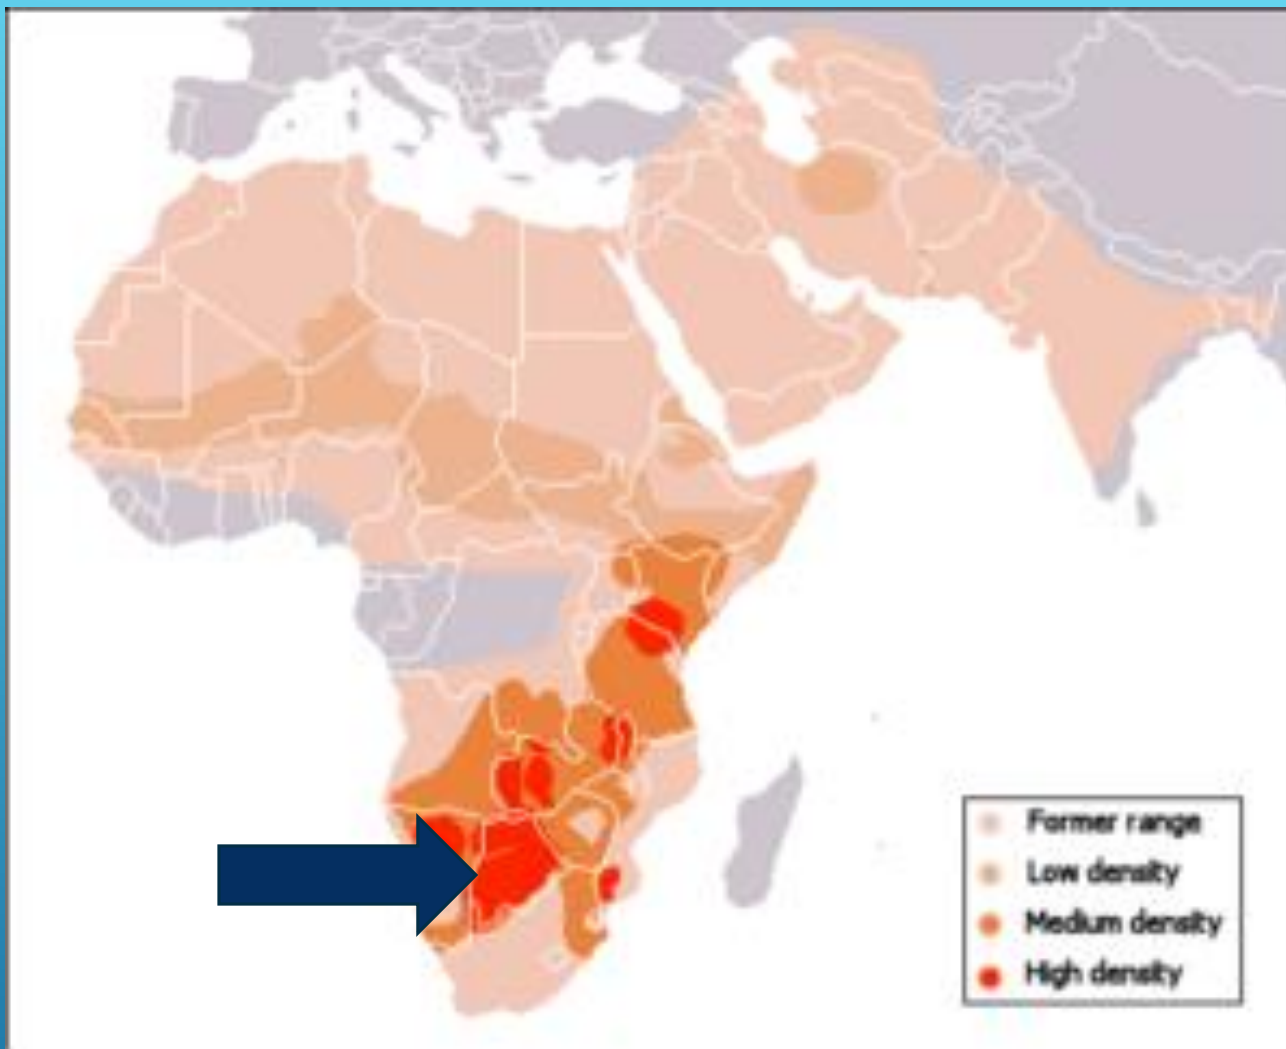

# APPEARANCE

- ❑ THE CHEETAH IS LIKE A BIG CAT.
- ❑ IT HAS GOT YELLOW FUR WITH BLACK SPOTS.
- ❑ IF THE CHEETAH IS MALE, HIS WEIGHT IS **29 TO 65 KILOS.**
- ❑ IF IT IS A FEMALE, HER WEIGHT IS 23 TO 63 KILOES.
- ❑ IT IS THE **FASTEST ANIMAL OF ALL !!!!!!!**

WHAT ABOUT FOOD ???

CHEETAHS ARE USUALLY FED WITH ANTILOPES, GAZELLAS AND DEERS. BUT SOMETIMES THEY CAN BE FED WITH SMALL ANIMALS LIKE RABBITS.

AS YOU CAN SEE, IT IS MORE POSSIBLE TO MEET CHEETAHS IN SOUTH-WEST AFRICA.