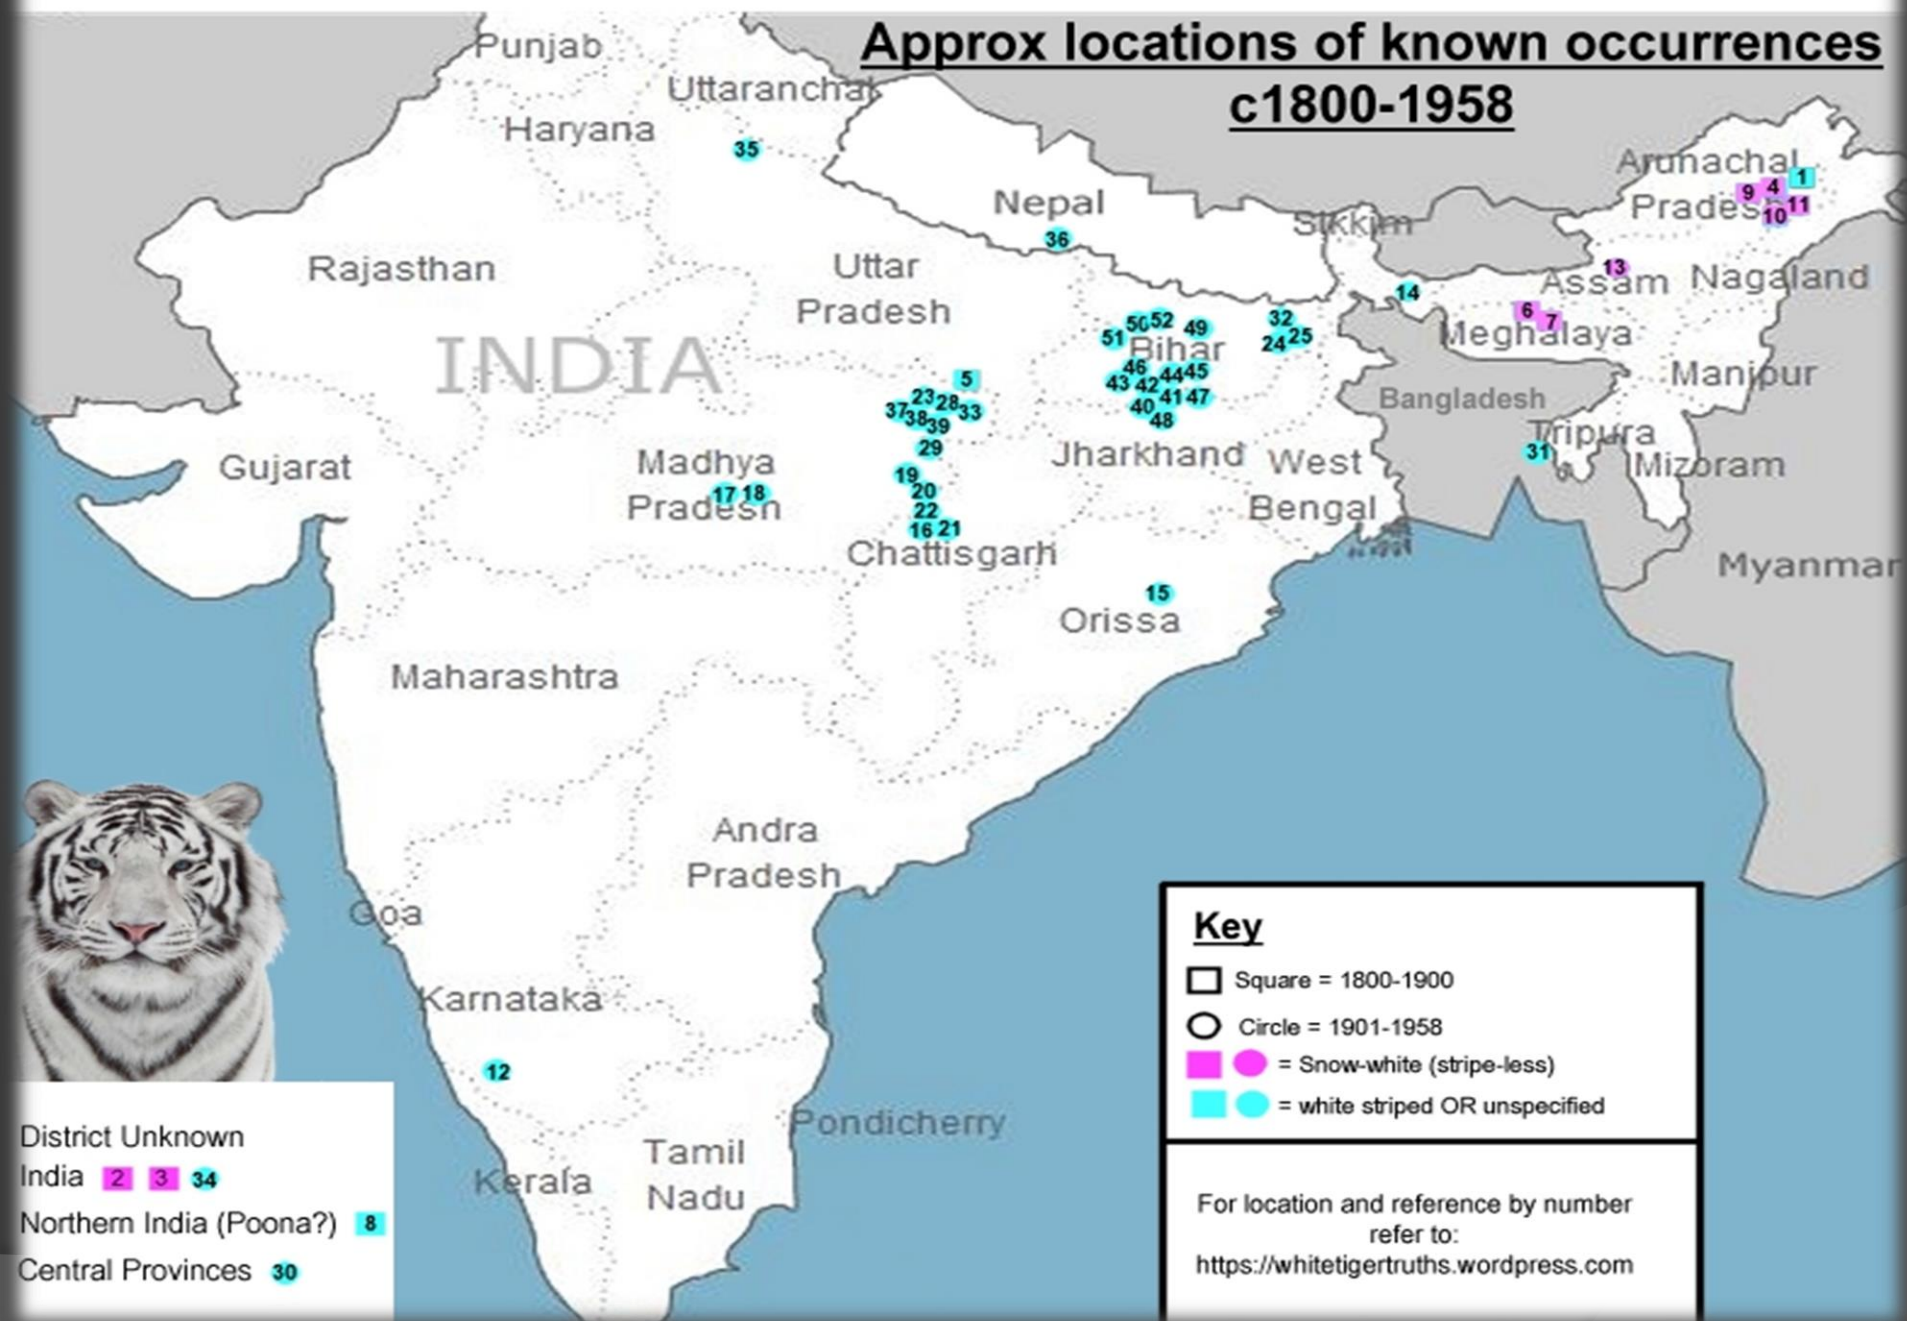

# WHITE BENGAL TIGER

By Grigoris Meidanis

# Content

- ① Location
- ① Looks
- ① Food
- ① Activities
- ① Interesting Facts

# Location

⦿ White tigers can be found in the jungle in:

1. India
2. Bengal
3. Nepal
4. Bangladesh
5. Bhutan

# WHITE TIGER DISTRIBUTION IN THE WILD: INDIA

Approx locations of known occurrences  
c1800-1958