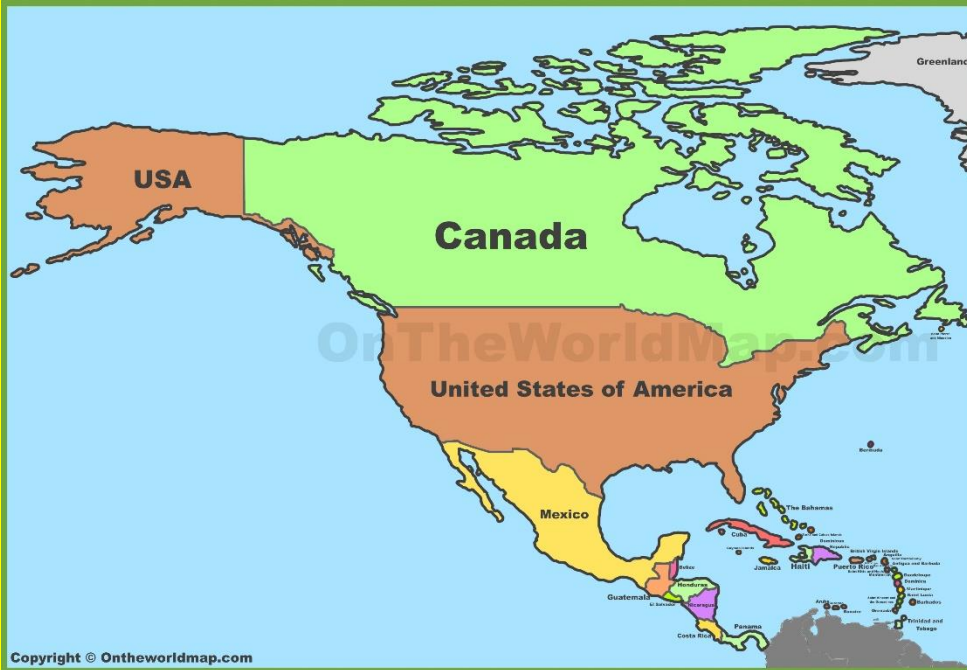

ANIMAL WORLD

BY ELENI KOULOOURIDOU
D3

ALL ABOUT THE GRIZZLY BEAR

LOCATION:

- ❖ Grizzly Bears live in North America. You can see them in Canada, Alaska, Montana and Idaho.

Food:

They eat roots, grass, deer, fish, dead animals and insects.

LOOKS:

Weight: 180 kg

Length: 1.98 m

Colour: brown with dark legs

ACTIVITIES:

They hibernate (sleep) for 5–7 months each year.

When they wake up, they hunt and they protect their babies from other wild animals.