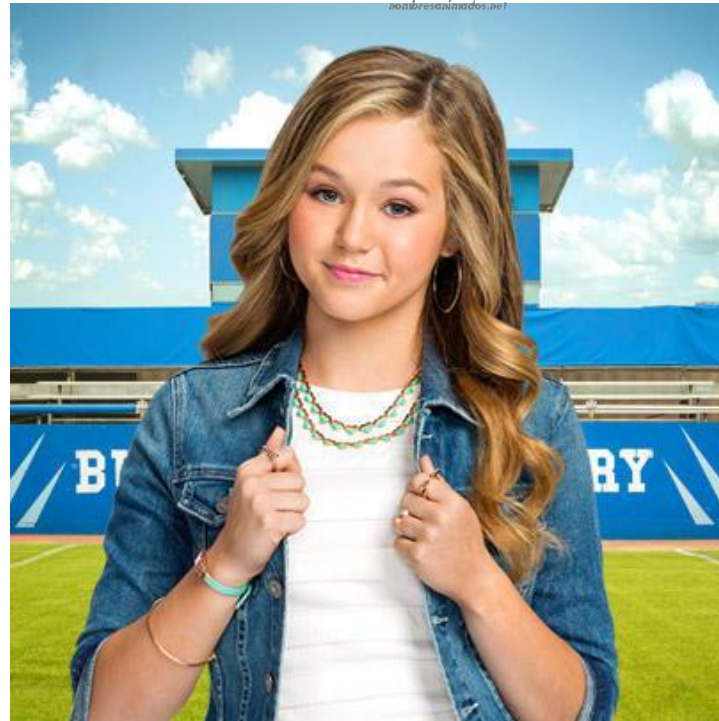

My favourite T.V. characters are Emma of *Every Witch Way*, Sam of *Sam and Cat* and Bella of *Bella and the Bulldogs*.

EMMA

Bella

Sam

Emma is a girl who has magic powers. At school she has a boyfriend - his name is Daniel. She has to face evil witches but she is always wins.

Sam has a best friend, her name is Cat. They babysit together and they have fun .

Bella is a girl who loves football. At first she was a cheerleader but then she played football in the team. The name of the team is Bulldogs and she has new friends .