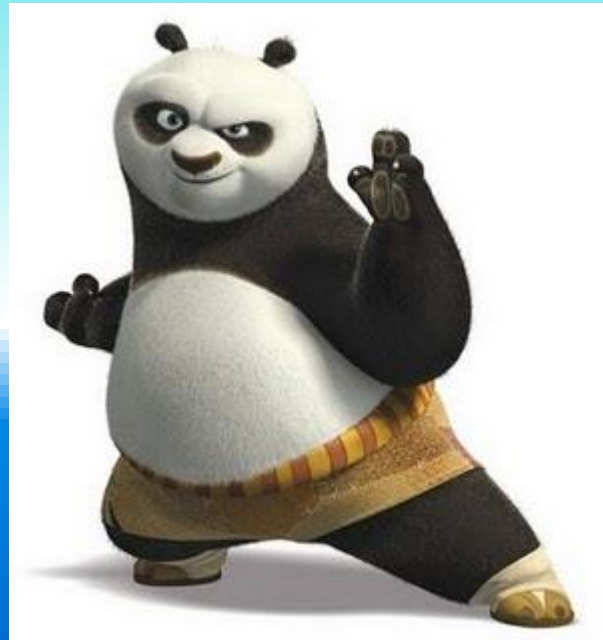

MY FAVORITES TV CHARACTERS

SPONGE BOB

- Sponge bob lives in a pineapple under the water.

- With his best friend Patrick , he always teases their friend, Squid.

PO

- Po is a kung fu panda with fantastic powers!

- With the Fantastic 5, he beats his enemies and then he eats!

DRAKE

- Drake is a character from the TV series *Drake and Josh* . They want to revenge their sister Megan.

THE END